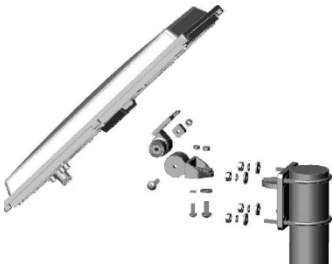

APSI – FDU 3500

The FDU-3500 is a fixed docking unit to use your GEN II handled Thuraya terminal So-2510 or SG-2520 in an office or home environment.

It allows access to voice, fax and data transfer services.

This docking unit can be put on a desk or fixed on a wall, and the Thuraya handled terminal can be locked on the unit with a key.

The main characteristics are :

- Fixed use of your handled Thuraya terminal
- Voice, fax and data transfers
- Possibility to use it on a ship with an optional maritime remote antenna

APSI – FDU 3500

Specifications

Accessories

Satellite antenna with mounting adapter

GPS antenna with 25 m cable

Handled terminal SO-2510 / SG-2520

Physical

Docking unit