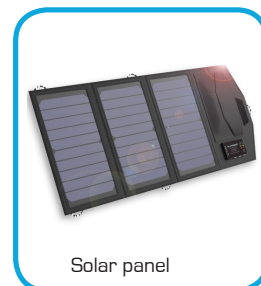

Specifications

Features

Dimensions	140 x 60 x 27 mm
Weight	247 g
Screen	200 character backlit
included accessories	Battery, cigarette lighter cable, mains charger and international plug kit, connection adapter, adaptateur auxiliaire magnetic antenna adapter with 1,5m cable, USB data cable, protective case, installation CD, English notice.
Others	Vibrator, 100 entry directory (telephone memory), splash proof illuminated keypad, speaker integrated, menu configurable in 21 languages, retractable antenna, programmable international codes for automatic dialing

Supply

Type	Lithium-Ion
Autonomy	4H in communication, 30h in standby
Consumption	0,57 W

Services

Data transfer	2,4 Kbit/s
Telephony	2,4 Kbit/s

Constellation info

Type	Scrolling satellites
Number of satellites	66
Altitude	780 Kms
Coverage	Worldwide, poles included

Optional accessories