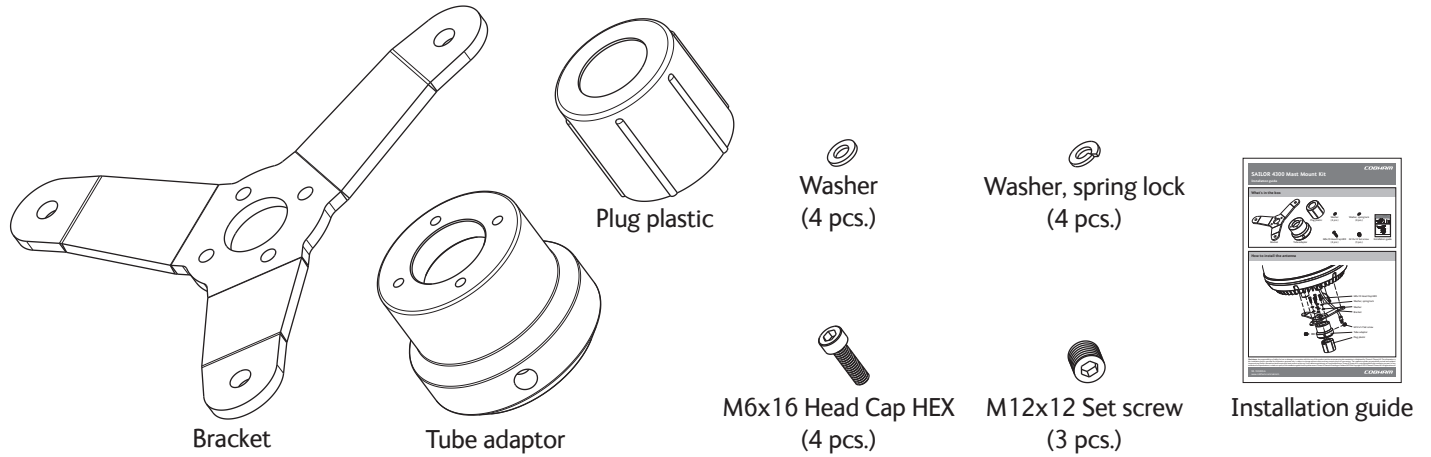

SAILOR 4300 Mast Mount Kit

Installation guide

What's in the box

How to install the antenna

Disclaimer: Any responsibility or liability for loss or damage in connection with the use of this product and the accompanying documentation is disclaimed by Thrane & Thrane A/S. The information in this installation guide is provided for information purposes only, is subject to change without notice and may contain errors or inaccuracies. The installation guides are periodically revised and updated. Anyone relying on this information should acquire the most current version e.g. from cobham.com/satcom or from the distributor. Thrane & Thrane A/S is not responsible for the content or accuracy of any translations or reproductions, in whole or in part, of this installation guide from any other source. Thrane & Thrane A/S trading as Cobham SATCOM. Copyright © 2018 Thrane & Thrane A/S. All rights reserved.