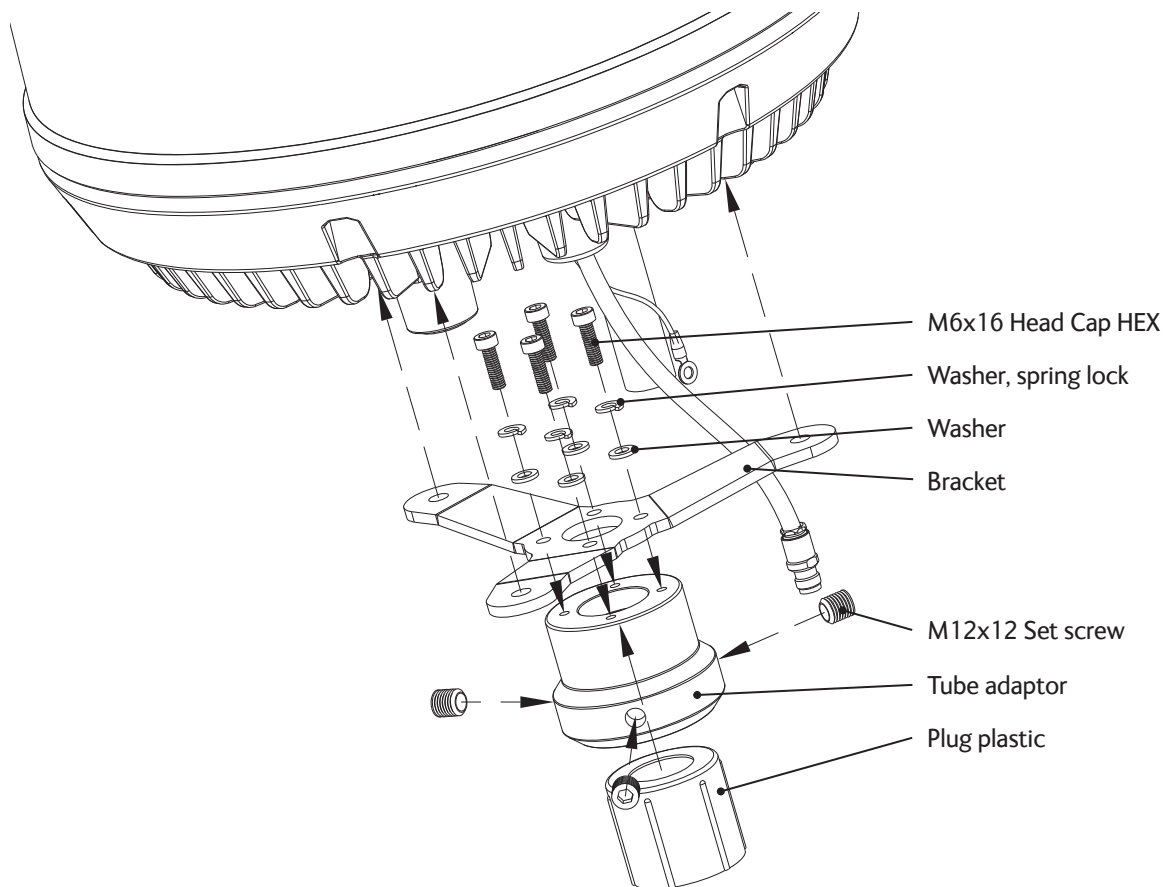

SAILOR 4300 Mast Mount Kit

Installation guide

What's in the box

How to install the antenna

Disclaimer: Any responsibility or liability for loss or damage in connection with the use of this product and the accompanying documentation is disclaimed by Thrane & Thrane A/S. The information in this installation guide is provided for information purposes only, is subject to change without notice and may contain errors or inaccuracies. The installation guides are periodically revised and updated. Anyone relying on this information should acquire the most current version e.g. from cobham.com/satcom or from the distributor. Thrane & Thrane A/S is not responsible for the content or accuracy of any translations or reproductions, in whole or in part, of this installation guide from any other source. Thrane & Thrane A/S trading as Cobham SATCOM. Copyright © 2018 Thrane & Thrane A/S. All rights reserved.